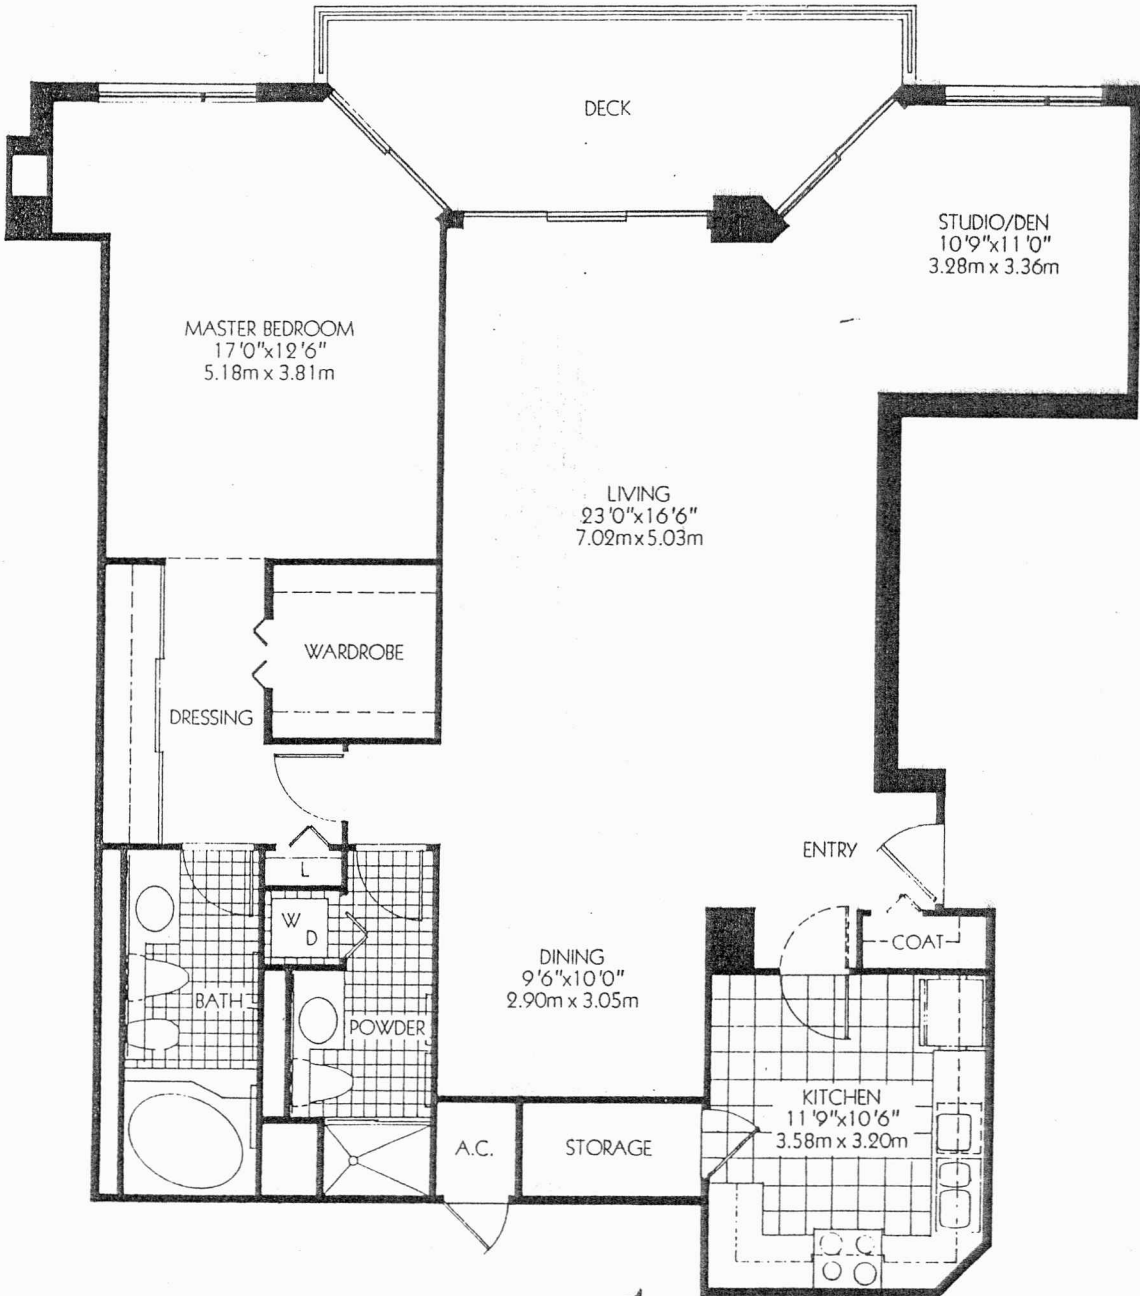

PLAN A5
1 BEDROOM & DEN/2 BATH
1404 Sq. Ft. 130.43 Sq. Meters
Deck Area 147 Sq. Ft. 13.66 Sq. Meters

KEY COLONY
KEY BISCAYNE